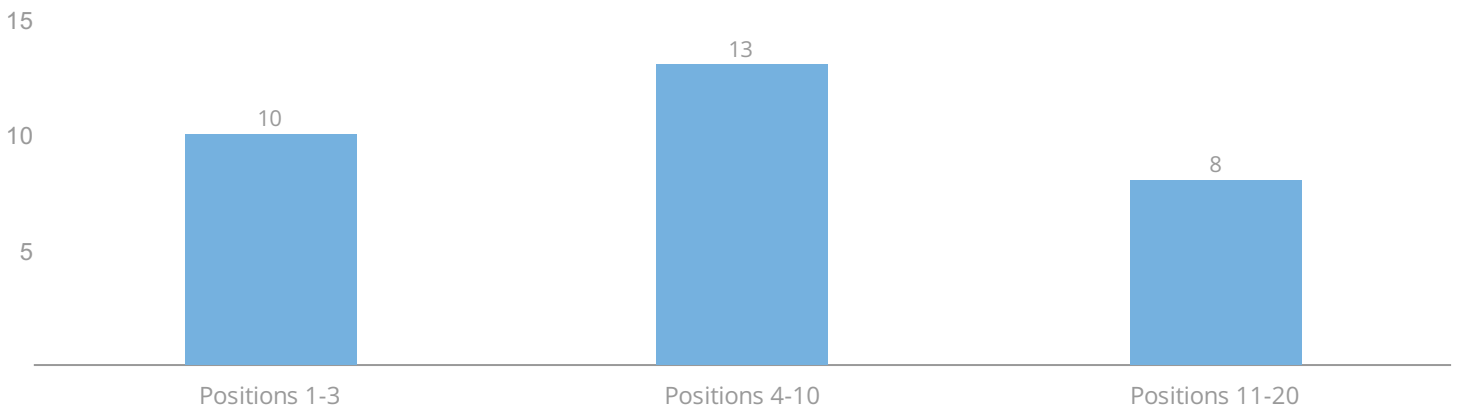

## Apixel IT Support's Traffic & Ranking Report

Organic Search: Traffic chart

Database: SG Domain: apixel.com.sg Period: 1 Year

Organic Search: Keyword Position Distribution

SG, www.apixel.com.sg

Organic Search: Positions 1 - 31 (31)